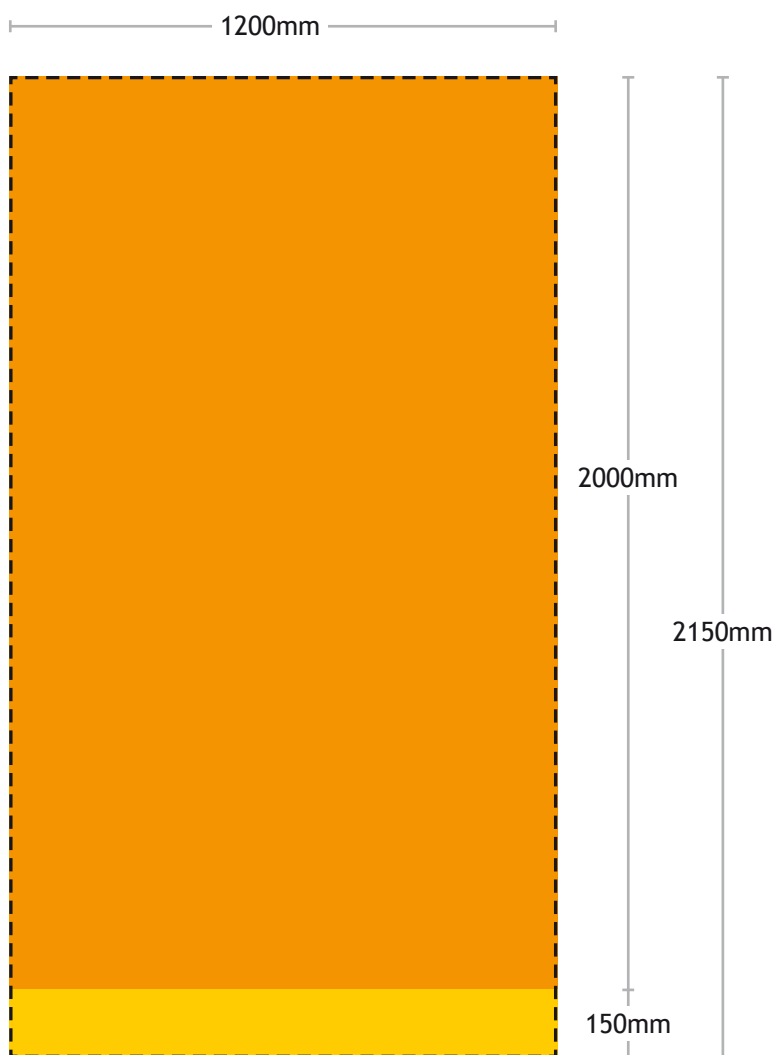

venturebanners

ST1-120 Roller Banner

2150mm × 1200mm

Visible graphic area
(2000mm × 1200mm)

Image bleed area
(150mm × 1200mm, bleeds into the
roller mechanism, bleed artwork can be
supplied, but is not required)