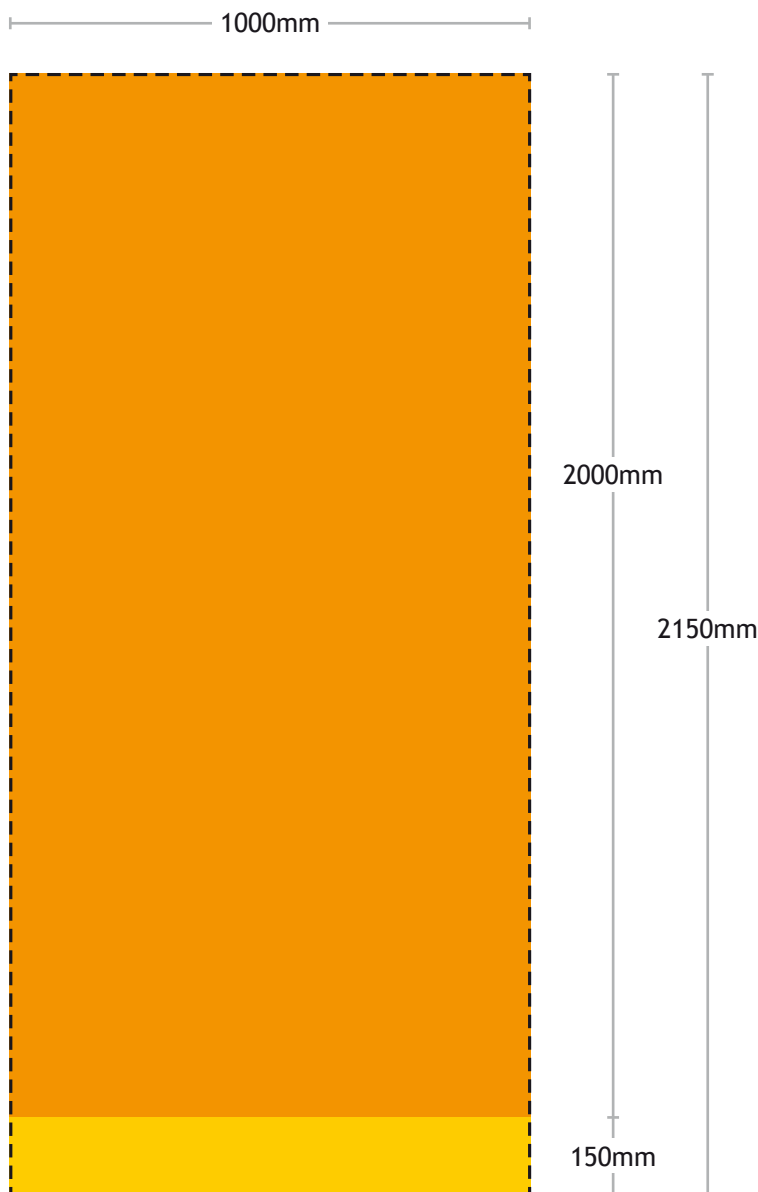

venturebanners

ST1-100 Roller Banner

2150mm × 1000mm

 **Visible graphic area**
(2000mm × 1000mm)

 **Image bleed area**
(150mm × 1000mm, bleeds into the roller mechanism, bleed artwork can be supplied, but is not required)